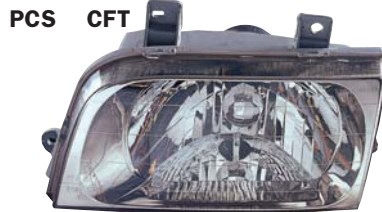

REPLACEMENT FOR
SPORTAGE '95-'97

REPLACEMENT FOR
SPORTAGE '98

REPLACEMENT FOR
SPORTAGE '05-'06

223-1110
HEAD LAMP
R
L

H4 PCS CFT **TBA**

223-1108-M
HEAD LAMP
R
L

H4 PCS CFT **TBA**

223-1120-LD-EM
HEAD LAMP
R 92101-1FOR
L 92101-1FOL
L 92101-1F021
PCS
CFT